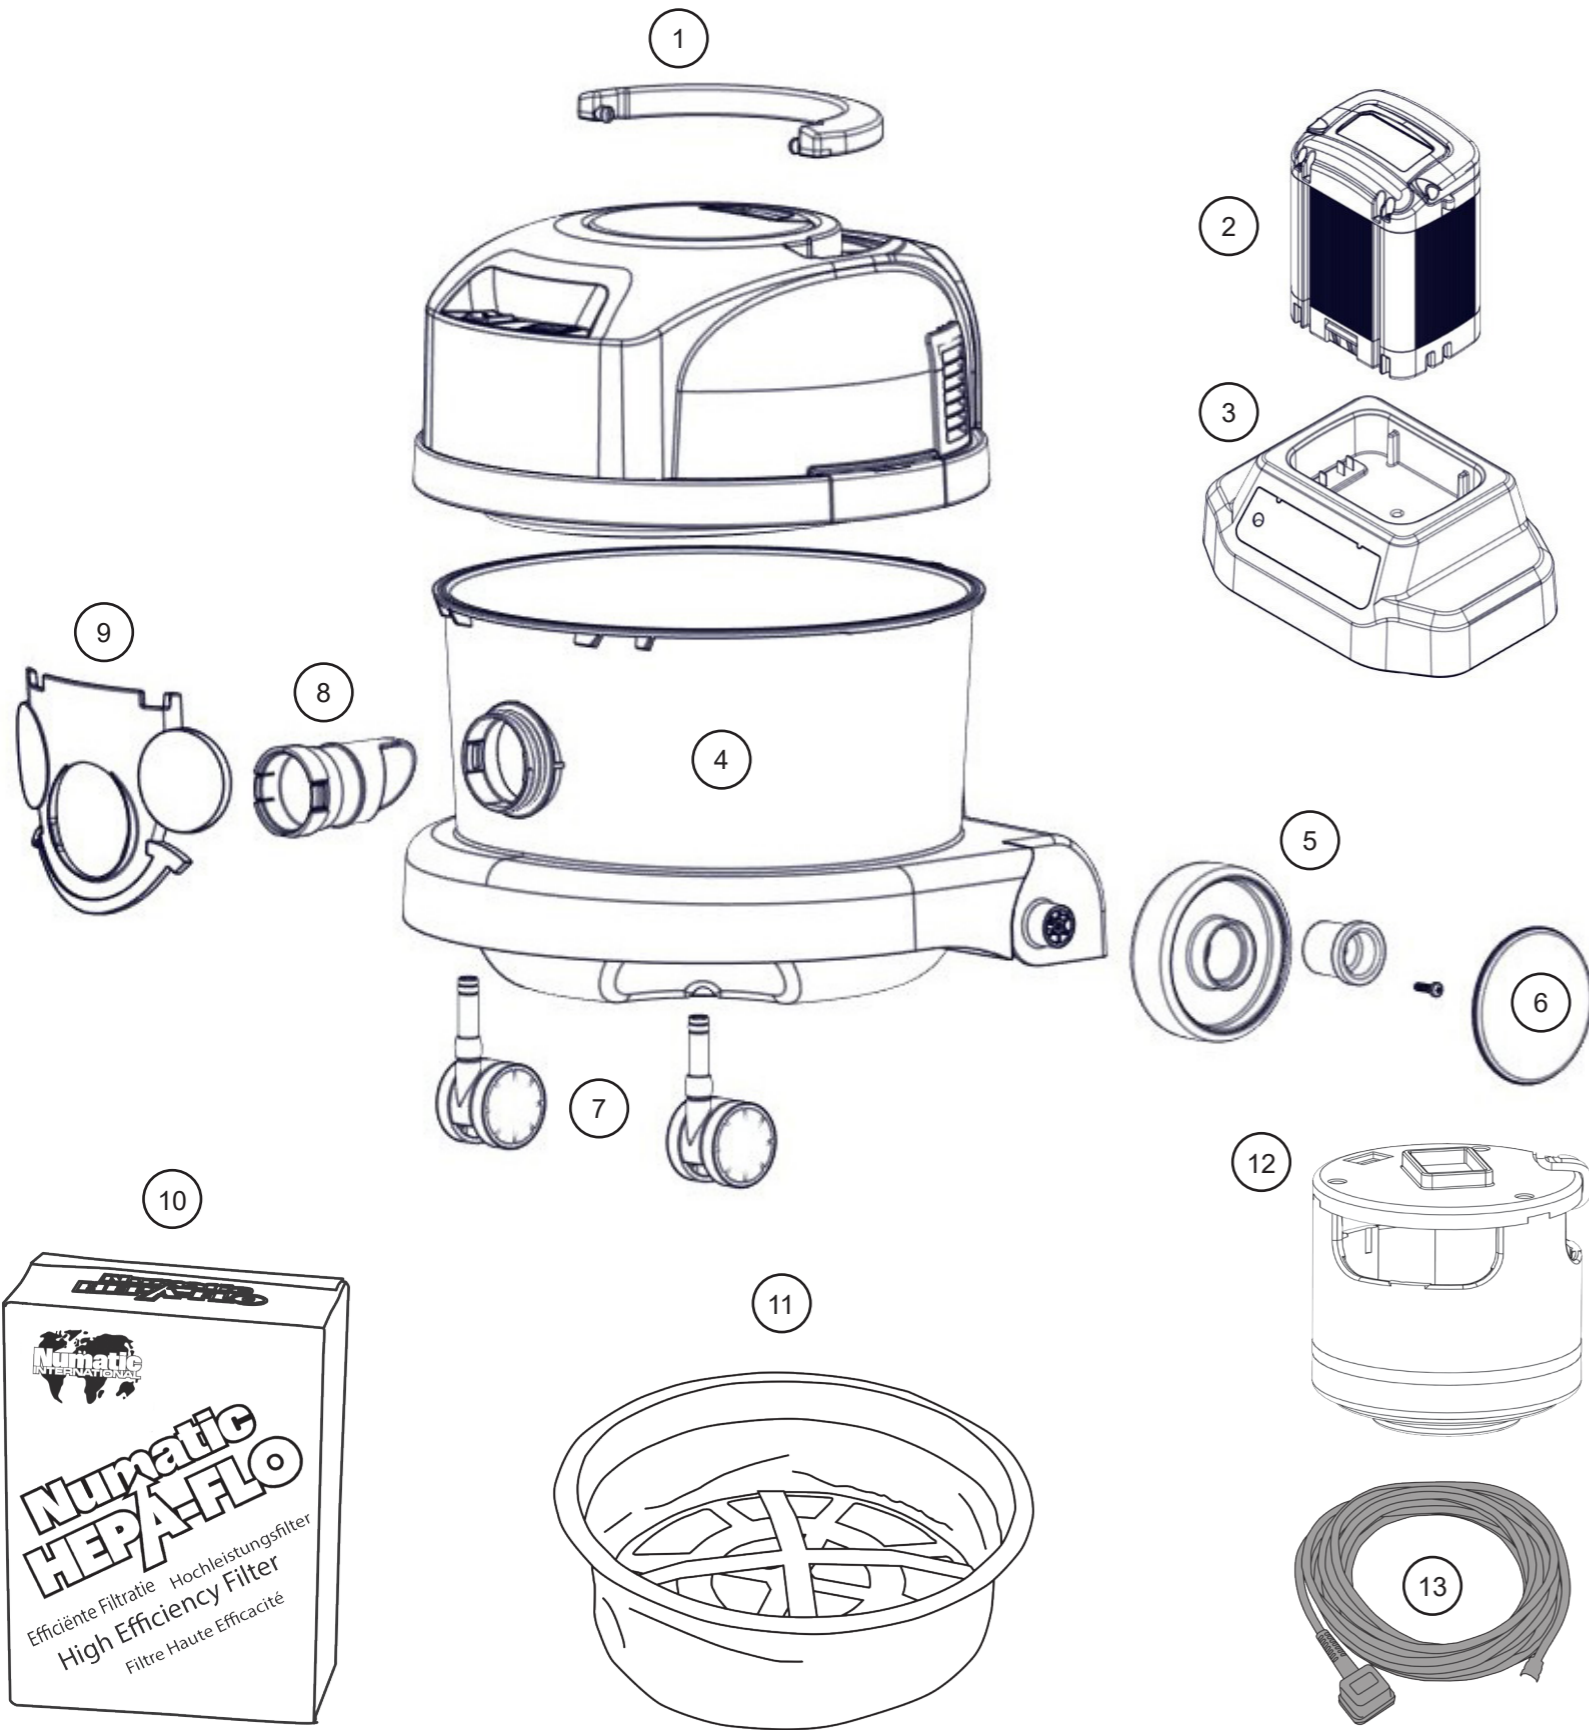

Exploded Spare Parts NBV240NX

Num	Description	Num
1	REELER HANDLE	227120
2	NX 300.LITHIUM ION BATTERY (300W/HR) PACKED.UN3480	909996
3	NX.300 LITHIUM BATTERY CHARGER [5]	911335
4	12INCH 240 DRUM WITH ACCESSORY WITH STORAGE (RED) + HENRY FACE	902718
5	WHEEL HUB FOR 2 SHOT WHEEL	227868
	HENRY WHEEL 2 SHOT MOULDING	227640
	NO8.5/8 IINCH LONG POZI-PAN SCREW Z/PL PLASTITE	219105
6	COLOURED WHEEL DISC (RED)	227687
7	50MM TWIN WHEEL CASTOR WITH PU TYRE	204111
8	DRY DIFFUSER NECK	237119
9	HENRY SNAP FACE (RED)	325958
10	PACK OF 3 NVM-1CH HEPAFLO BAGS	909291
	BOX OF 5 NVM-1CH HEPAFLO BAGS	907076
	BOX OF 10 NVM-1CH HEPAFLO BAGS	907075
11	12" TRITEX FILTER (DRY ONLY USE)	909559
12	SIP CINDERSON 74MM 36V MOTOR (350W/200W)	911895

13	MAINS CABLE.BLACK.1800.0m75.3 .UK PLUG.	912365	13	MAINS CABLE.BLACK.1800.1.3. SWISS PLUG.	912364
13	MAINS CABLE.BLACK.1800.0m75.3.EUROPEAN PLUG.	912361	13	MAINS CABLE.BLACK.1800.18AWG.3. NORTH AMERICAN PLUG.	912362
13	MAINS CABLE.BLACK.1800.1.3. AUSTRALIAN PLUG.	912360	13	MAINS CABLE.BLACK.1800.1.3. SOUTH AFRICAN PLUG.	912363

Genuine Accessories (904251 Kit AS29E)