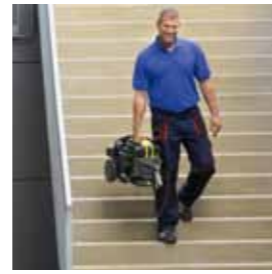

Easy to transport

- Large carry handle and sculpted sides make carrying easy
- Large wheels and high, retractable handle make wheeling easy