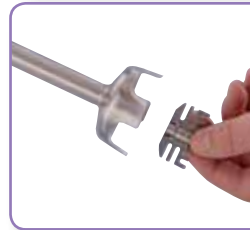

Power:	Single-phase
Variable Speed:	1,500 to 14,000 rpm
Blade, Aeromix and tube:	100% stainless steel, 165 mm
Dimensions:	Total length with tube: 430 mm
Gross weight	1.4 kg

Ref.: 34901 - MicroMix 240/50/1 UK plug