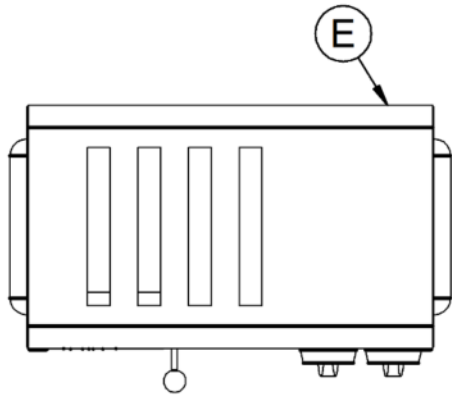

Power and Performance

Total Power kW	2.3
IP Rating	IP23
Cooking Area (Width x Depth) mm	Slot size: (4x)20 x 140
Temperature Control	Mechanical

Weights and Dimensions

Unit Height (External) mm	245
Unit Width (External) mm	392
Unit Depth (External) mm	220
Net Weight Kg	6.1

Packed Weight Kg	7.9
Packed Height cm	42
Packed Width cm	48
Packed Depth cm	38

Technical Picture

Lincat Limited

Whisby Road,
Lincoln, LN6 3QZ,
United Kingdom

Company No: 2175448

A member company of

Customer Care