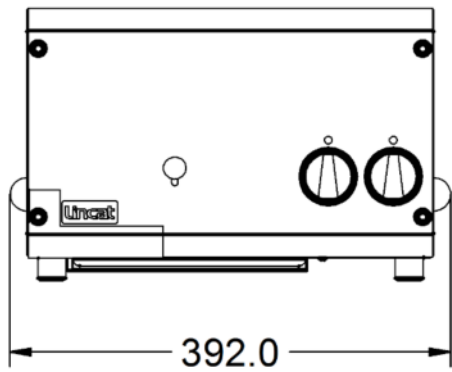

Power and Performance

Total Power kW	2.3
IP Rating	IP23
Cooking Area (Width x Depth) mm	Slot size: (4x)20 x 140
Temperature Control	Mechanical

Weights and Dimensions

Unit Height (External) mm	245
Unit Width (External) mm	392
Unit Depth (External) mm	220
Net Weight Kg	6.1

Packed Weight Kg	7.9
Packed Height cm	42
Packed Width cm	48
Packed Depth cm	38

Technical Picture

Lincat Limited

Whisby Road,
Lincoln, LN6 3QZ,
United Kingdom

Company No: 2175448

A member company of

Customer Care