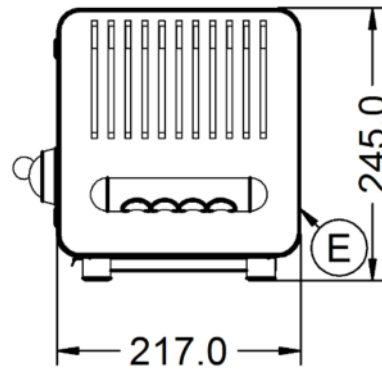

Power and Performance

Total Power kW	2.3
IP Rating	IP23
Cooking Area (Width x Depth) mm	Slot size: (4x)20 x 140
Temperature Control	Mechanical

Weights and Dimensions

Unit Height (External) mm	245
Unit Width (External) mm	392
Unit Depth (External) mm	220
Net Weight Kg	6.1

Packed Weight Kg	7.9
Packed Height cm	42
Packed Width cm	48
Packed Depth cm	38

Technical Picture

Lincat Limited

Whisby Road,
Lincoln, LN6 3QZ,
United Kingdom

Company No: 2175448

A member company of

Customer Care