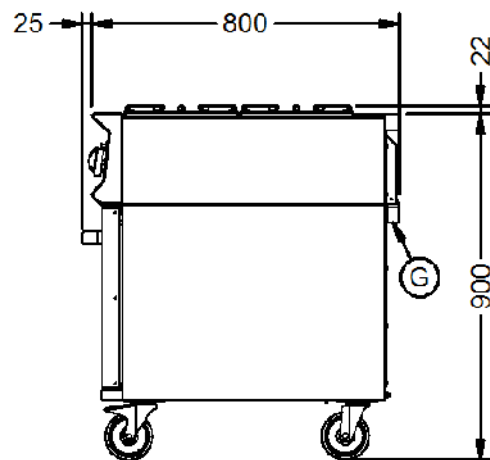

Unit Height (External) mm	920
Unit Width (External) mm	900
Unit Depth (External) mm	800
Height (Internal) mm	405
Width (Internal) mm	715
Depth (Internal) mm	530
Shelf Dimensions Width mm	710
Shelf Dimensions Depth mm	512
Hob Dimensions mm	300 x 300
Net Weight Kg	136.4

Shipping

Packed Weight Kg	149
Packed Height cm	107
Packed Width cm	100
Packed Depth cm	85

Available Accessories

Available Accessories

OA8902

SPLASHBACK/SHELF - OG8002

Technical Picture

Lincat Limited