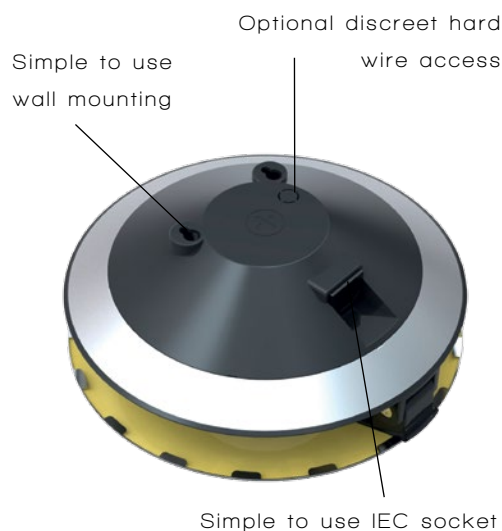

ROOM COVERAGE

40 m²

APPLICATION

Front of House