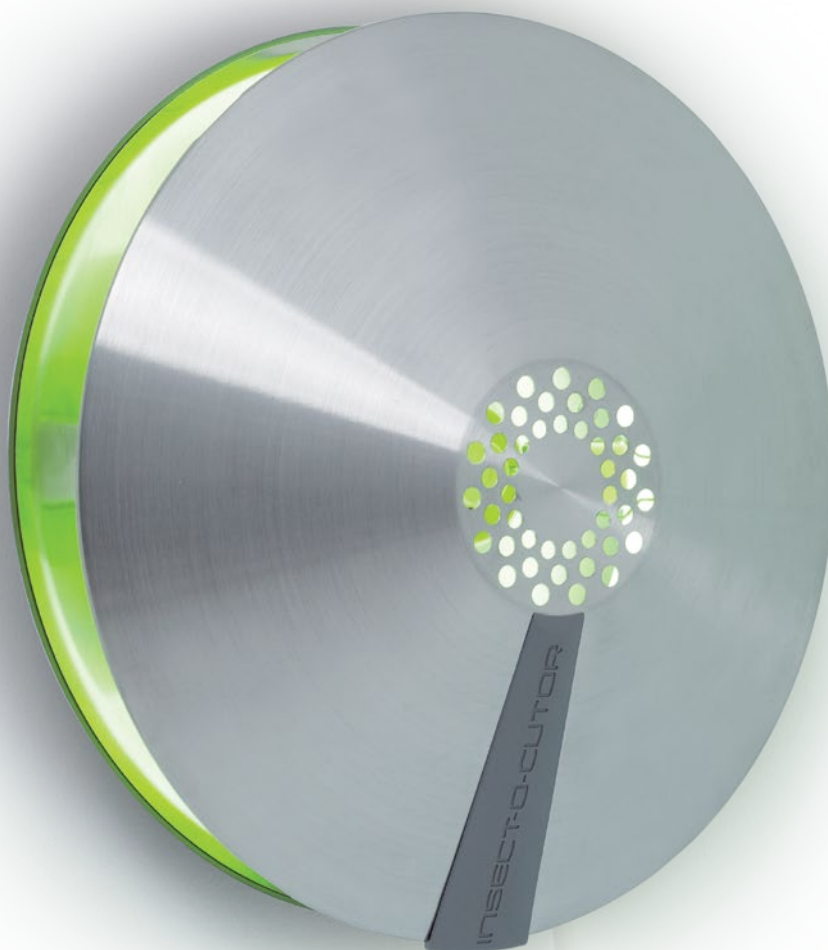

### APPLICATION

Front  
of House

aura  
BLACK

AURA BLACK

Stylish and contemporary, the Aura™ decorative flykiller is an ultra discreet unit designed for front-of-house applications.

Ideal for use within cafes, restaurants, bars and hotels, the Aura™ offers an elegant, modern aesthetic alongside innovative, easy-to-service features and maximum efficacy. **The unique circular registered design of the unit allows light to attract flying insects from a full 360° around the unit,** attracted by the patented Synergetic® green light, whilst the design of the discreetly positioned glueboard gives a 100% useful glue area which remains hidden from customer view.

## FEATURES

- Contemporary detailing and elegant clean lines
- Beautifully polished facade
- Slim design ensures that the unit is unobtrusive
- Ultra discreet fly catching glueboard hidden from view
- 100% useful glueboard area ensures maximum efficacy
- Ensures compliance with food hygiene legislation and protects clientele from flying pests
- Patented dual wavelength Synergetic® technology for an increased catch
- Easy tool free access and efficient servicing
- Quick and simple IEC mains socket, or discreet hard wiring option
- Robust stainless steel and UV stable polycarbonate construction