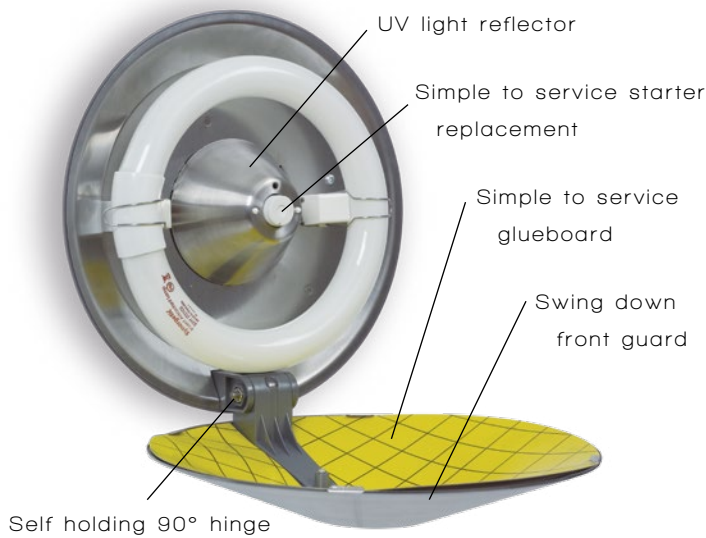

### APPLICATION

Front  
of House

aura  
BLACK

AURA BLACK

Stylish and contemporary, the Aura™ decorative flykiller is an ultra discreet unit designed for front-of-house applications.

Ideal for use within cafes, restaurants, bars and hotels, the Aura™ offers an elegant, modern aesthetic alongside innovative, easy-to-service features and maximum efficacy. **The unique circular registered design of the unit allows light to attract flying insects from a full 360° around the unit,** attracted by the patented Synergetic® green light, whilst the design of the discreetly positioned glueboard gives a 100% useful glue area which remains hidden from customer view.

## FEATURES

- Contemporary detailing and elegant clean lines
- Beautifully polished facade
- Slim design ensures that the unit is unobtrusive
- Ultra discreet fly catching glueboard hidden from view
- 100% useful glueboard area ensures maximum efficacy
- Ensures compliance with food hygiene legislation and protects clientele from flying pests
- Patented dual wavelength Synergetic® technology for an increased catch
- Easy tool free access and efficient servicing
- Quick and simple IEC mains socket, or discreet hard wiring option
- Robust stainless steel and UV stable polycarbonate construction