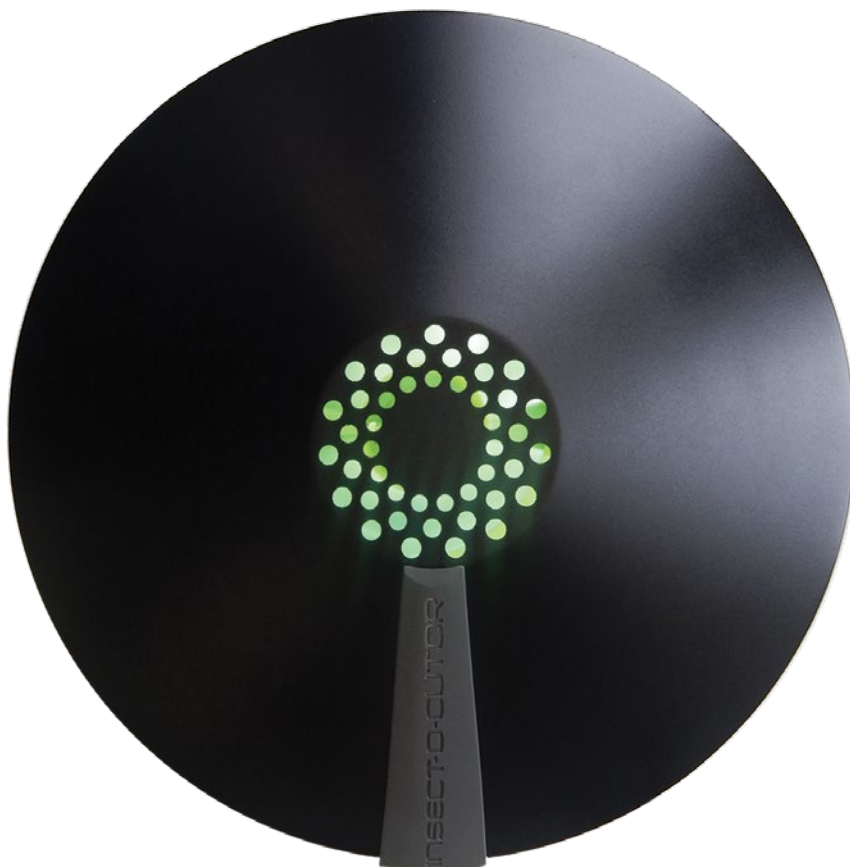

AURA™

The latest stunning addition to the popular Insect-O-Cutor Aura range, the Aura Black is ideal for contemporary front of house areas.

The beautiful facade with designer matt black finish conceals caught insects on the hidden glueboard, making it a truly discreet option for customer facing insect control.

## FEATURES

Contemporary detailing and elegant clean lines

Stunning matt black finish

Slim design ensures that the unit is unobtrusive

Ultra discreet fly catching glueboard hidden from view

100% useful glueboard area ensures maximum efficacy

### PRODUCT CODE

ZL051-BLACK