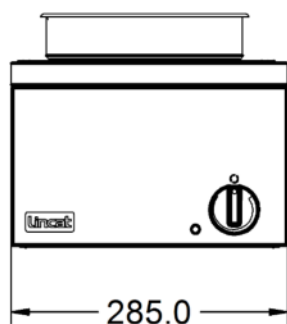

Power and Performance

Total Power kW	0.25
IP Rating	IP23
Temperature Control	Mechanical

Key Specifications

Pot Type	Round pot
Type of Heat	Dry

Capacity

Capacity Litres	4.5
------------------------	-----

Weights and Dimensions

Unit Height (External) mm	240
Unit Width (External) mm	285
Unit Depth (External) mm	400
Net Weight Kg	6.1

Supply Connections

Requires Installation	No
Requires Electrical Supply	Yes
UK 3 Pin Plug	Yes
Requires Hardwiring	No
Electrical Supply Rating Watts	250
Single Phase Amps	1.1
Single Phase Voltage	230

Shipping

Packed Weight Kg	7.9
Packed Height cm	42
Packed Width cm	48
Packed Depth cm	38

Technical Picture

Lincat Limited

Whisby Road,
Lincoln, LN6 3QZ,
United Kingdom

Company No: 2175448

A member company of