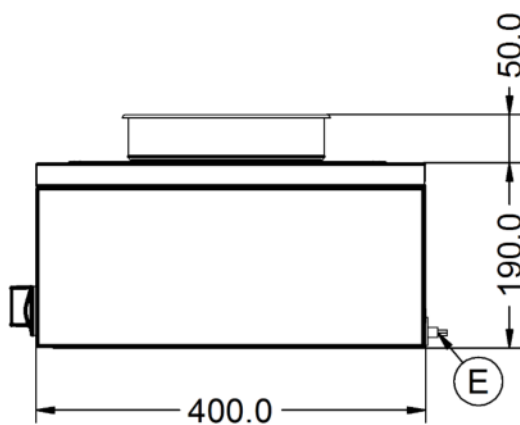

Power and Performance

Total Power kW	0.25
IP Rating	IP23
Temperature Control	Mechanical

Key Specifications

Pot Type	Round pot
Type of Heat	Dry

Capacity

Capacity Litres	4.5
------------------------	-----

Weights and Dimensions

Unit Height (External) mm	240
Unit Width (External) mm	285
Unit Depth (External) mm	400
Net Weight Kg	6.1

Supply Connections

Requires Installation	No
Requires Electrical Supply	Yes
UK 3 Pin Plug	Yes
Requires Hardwiring	No
Electrical Supply Rating Watts	250
Single Phase Amps	1.1
Single Phase Voltage	230

Shipping

Packed Weight Kg	7.9
Packed Height cm	42
Packed Width cm	48
Packed Depth cm	38

Technical Picture

Lincat Limited

Whisby Road,
Lincoln, LN6 3QZ,
United Kingdom

Company No: 2175448

A member company of