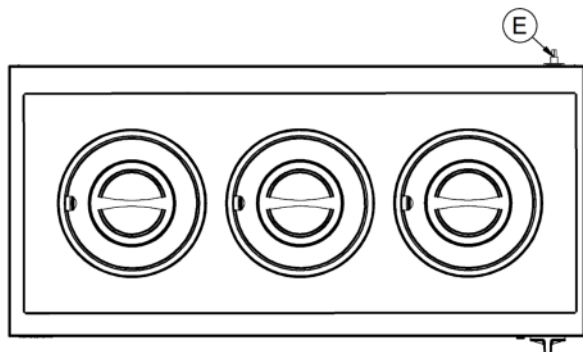

Power and Performance

Total Power kW	0.75
IP Rating	IP23
Temperature Control	Mechanical

Key Specifications

Pot Type	Round pot
Type of Heat	Wet/Dry

Capacity

Capacity Litres	3 x 4.5
------------------------	---------

Weights and Dimensions

Unit Height (External) mm	240
Unit Width (External) mm	850
Unit Depth (External) mm	400
Net Weight Kg	17.6

Supply Connections

Requires Installation	No
Requires Electrical Supply	Yes
UK 3 Pin Plug	Yes
Requires Hardwiring	No
Electrical Supply Rating Watts	750
Single Phase Amps	3.3
Single Phase Voltage	230

Shipping

Packed Weight Kg	23
Packed Height cm	45.5
Packed Width cm	101.5
Packed Depth cm	72

Technical Picture

Lincat Limited

Whisby Road,
Lincoln, LN6 3QZ,
United Kingdom

Company No: 2175448

A member company of