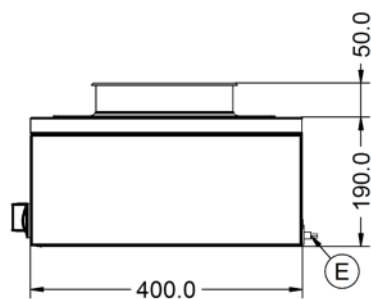

Power and Performance

Total Power kW	0.75
IP Rating	IP23
Temperature Control	Mechanical

Key Specifications

Pot Type	Round pot
Type of Heat	Wet/Dry

Capacity

Capacity Litres	3 x 4.5
------------------------	---------

Weights and Dimensions

Unit Height (External) mm	240
Unit Width (External) mm	850
Unit Depth (External) mm	400
Net Weight Kg	17.6

Supply Connections

Requires Installation	No
Requires Electrical Supply	Yes
UK 3 Pin Plug	Yes
Requires Hardwiring	No
Electrical Supply Rating Watts	750
Single Phase Amps	3.3
Single Phase Voltage	230

Shipping

Packed Weight Kg	23
Packed Height cm	45.5
Packed Width cm	101.5
Packed Depth cm	72

Technical Picture

Lincat Limited

Whisby Road,
Lincoln, LN6 3QZ,
United Kingdom

Company No: 2175448

A member company of