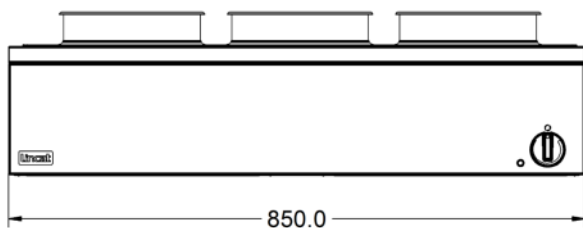

Power and Performance

Total Power kW	0.75
IP Rating	IP23
Temperature Control	Mechanical

Key Specifications

Pot Type	Round pot
Type of Heat	Wet/Dry

Capacity

Capacity Litres	3 x 4.5
------------------------	---------

Weights and Dimensions

Unit Height (External) mm	240
Unit Width (External) mm	850
Unit Depth (External) mm	400
Net Weight Kg	17.6

Supply Connections

Requires Installation	No
Requires Electrical Supply	Yes
UK 3 Pin Plug	Yes
Requires Hardwiring	No
Electrical Supply Rating Watts	750
Single Phase Amps	3.3
Single Phase Voltage	230

Shipping

Packed Weight Kg	23
Packed Height cm	45.5
Packed Width cm	101.5
Packed Depth cm	72

Technical Picture

Lincat Limited

Whisby Road,
Lincoln, LN6 3QZ,
United Kingdom

Company No: 2175448

A member company of