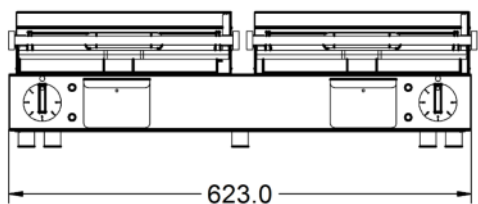

Power and Performance

Total Power kW	4.50
IP Rating	IP23
Cooking Area (Width x Depth) mm	[2x] 264 x 250
Temperature Control	Mechanical

Key Specifications

Top Grill Plate Surface Type	Ribbed
Grill Plate Surface Type	Ribbed
Grill Plate Material	Iron

Weights and Dimensions

Unit Height (External) mm	182
Unit Width (External) mm	623
Unit Depth (External) mm	400
Net Weight Kg	42.5

Supply Connections

Requires Installation	No
Requires Electrical Supply	Yes
UK 3 Pin Plug	Yes
Requires Hardwiring	No
Electrical Supply Rating Watts	4,500
Single Phase Amps	19.6
Single Phase Voltage	230

Shipping

Packed Weight Kg	44.5
Packed Height cm	36
Packed Width cm	73
Packed Depth cm	61

Technical Picture

Lincat Limited

Whisby Road,
Lincoln, LN6 3QZ,
United Kingdom

Company No: 2175448

A member company of