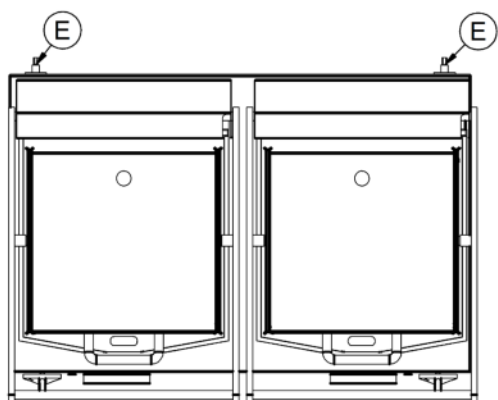

Power and Performance

Total Power kW	4.50
IP Rating	IP23
Cooking Area (Width x Depth) mm	[2x] 264 x 250
Temperature Control	Mechanical

Key Specifications

Top Grill Plate Surface Type	Ribbed
Grill Plate Surface Type	Ribbed
Grill Plate Material	Iron

Weights and Dimensions

Unit Height (External) mm	182
Unit Width (External) mm	623
Unit Depth (External) mm	400
Net Weight Kg	42.5

Supply Connections

Requires Installation	No
Requires Electrical Supply	Yes
UK 3 Pin Plug	Yes
Requires Hardwiring	No
Electrical Supply Rating Watts	4,500
Single Phase Amps	19.6
Single Phase Voltage	230

Shipping

Packed Weight Kg	44.5
Packed Height cm	36
Packed Width cm	73
Packed Depth cm	61

Technical Picture

Lincat Limited

Whisby Road,
Lincoln, LN6 3QZ,
United Kingdom

Company No: 2175448

A member company of