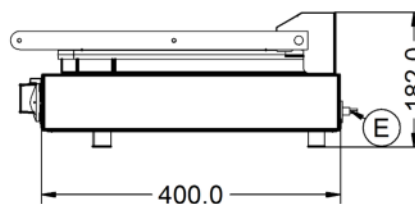

Power and Performance

Total Power kW	4.50
IP Rating	IP23
Cooking Area (Width x Depth) mm	[2x] 264 x 250
Temperature Control	Mechanical

Key Specifications

Top Grill Plate Surface Type	Ribbed
Grill Plate Surface Type	Ribbed
Grill Plate Material	Iron

Weights and Dimensions

Unit Height (External) mm	182
Unit Width (External) mm	623
Unit Depth (External) mm	400
Net Weight Kg	42.5

Supply Connections

Requires Installation	No
Requires Electrical Supply	Yes
UK 3 Pin Plug	Yes
Requires Hardwiring	No
Electrical Supply Rating Watts	4,500
Single Phase Amps	19.6
Single Phase Voltage	230

Shipping

Packed Weight Kg	44.5
Packed Height cm	36
Packed Width cm	73
Packed Depth cm	61

Technical Picture

Lincat Limited

Whisby Road,
Lincoln, LN6 3QZ,
United Kingdom

Company No: 2175448

A member company of