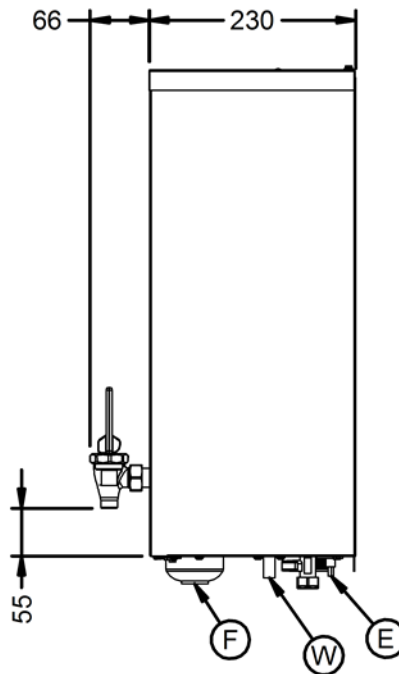

Key Specifications		Capacity	
Outlet	Single Tap	Hot and Cold Water Output	No
Dispense Lock	No	Rapid Draw Off Litres	10.0
		Rapid Draw Off Cups	50

Weights and Dimensions		Supply Connections	
Unit Height (External) mm	580	Requires Installation	No
Unit Width (External) mm	340	Requires Electrical Supply	Yes
Unit Depth (External) mm	296	UK 3 Pin Plug	Yes
Net Weight Kg	11.8	Requires Hardwiring	No
		Electrical Supply Rating Watts	3,000
		Single Phase Amps	13
		Single Phase Voltage	240
		Water Connection Pressure Bar	2.0-6.0
		Water Connection	3/4"

Shipping

Packed Weight Kg	12.98
Packed Height cm	40
Packed Width cm	42
Packed Depth cm	65

Available Accessories

DR96

Drip Tray for FilterFlow M10F

Technical Picture

Lincat Limited

Whisby Road,
Lincoln, LN6 3QZ,
United Kingdom