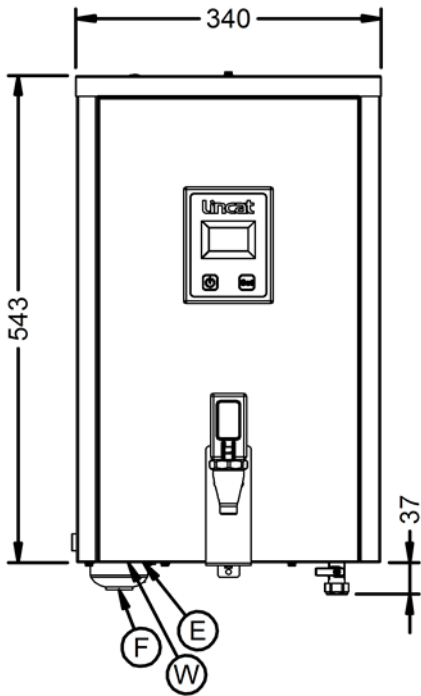

Specifications

Summary		Power and Performance	
Brand	Lincat	Total Power kW	3.0
Range	FilterFlow	Temperature Range °C	70-96
Series	MF Wall-mounted Boiler	IP Rating	IPX3
Power Type	Electric	Hourly Output Litres	28
Unit Type	Wall-mounted	Hourly Output Cups	140
Available in UK Only	No	Temperature Control	Electronic
UK Warranty	2 Years Parts and Labour Warranty		
Export Warranty	Contact your local dealer		
GTIN	5056105118305		

Key Specifications		Capacity	
Outlet	Single Tap	Hot and Cold Water Output	No
Dispense Lock	No	Rapid Draw Off Litres	10.0
		Rapid Draw Off Cups	50

Weights and Dimensions		Supply Connections	
Unit Height (External) mm	580	Requires Installation	No
Unit Width (External) mm	340	Requires Electrical Supply	Yes
Unit Depth (External) mm	296	UK 3 Pin Plug	Yes
Net Weight Kg	11.8	Requires Hardwiring	No
		Electrical Supply Rating Watts	3,000
		Single Phase Amps	13
		Single Phase Voltage	240
		Water Connection Pressure Bar	2.0-6.0
		Water Connection	3/4"

Shipping

Packed Weight Kg	12.98
Packed Height cm	40
Packed Width cm	42
Packed Depth cm	65

Available Accessories

DR96

Drip Tray for FilterFlow M10F

Technical Picture

Lincat Limited

Whisby Road,
Lincoln, LN6 3QZ,
United Kingdom